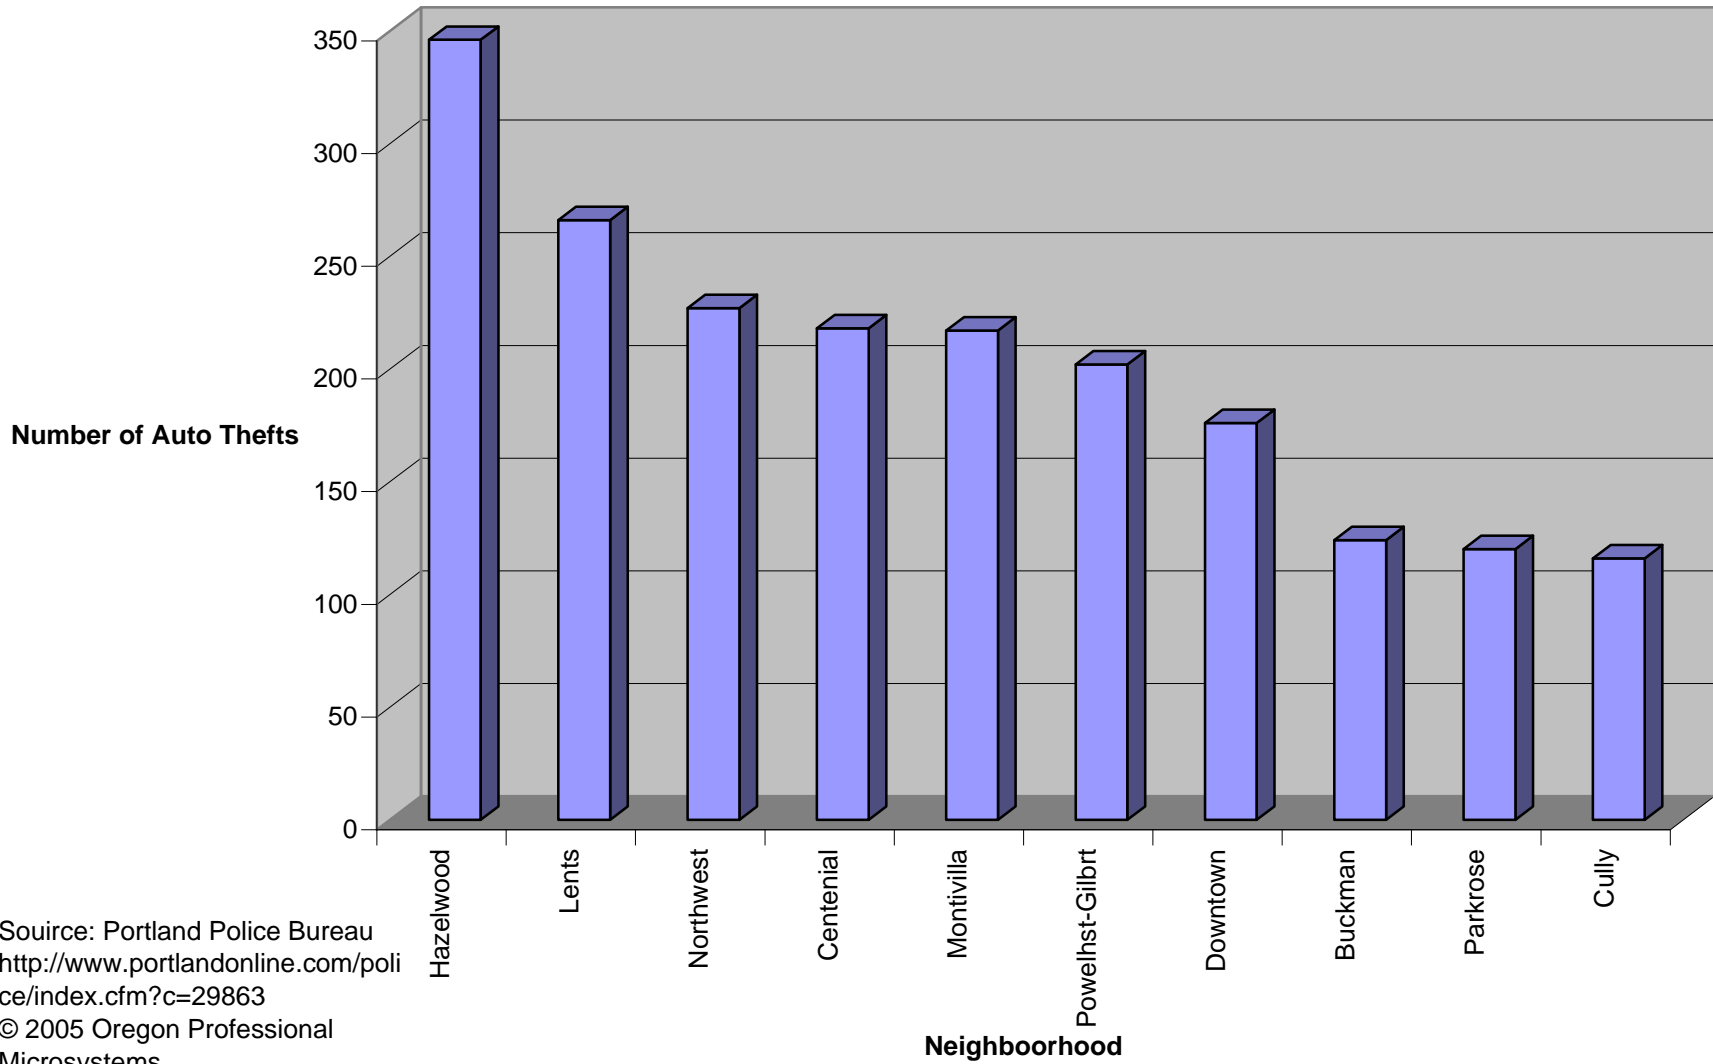

Top Ten Worst Neighborhoods with the Most Auto Thefts

Source: Portland Police Bureau
<http://www.portlandonline.com/police/index.cfm?c=29863>
© 2005 Oregon Professional
Microsystems