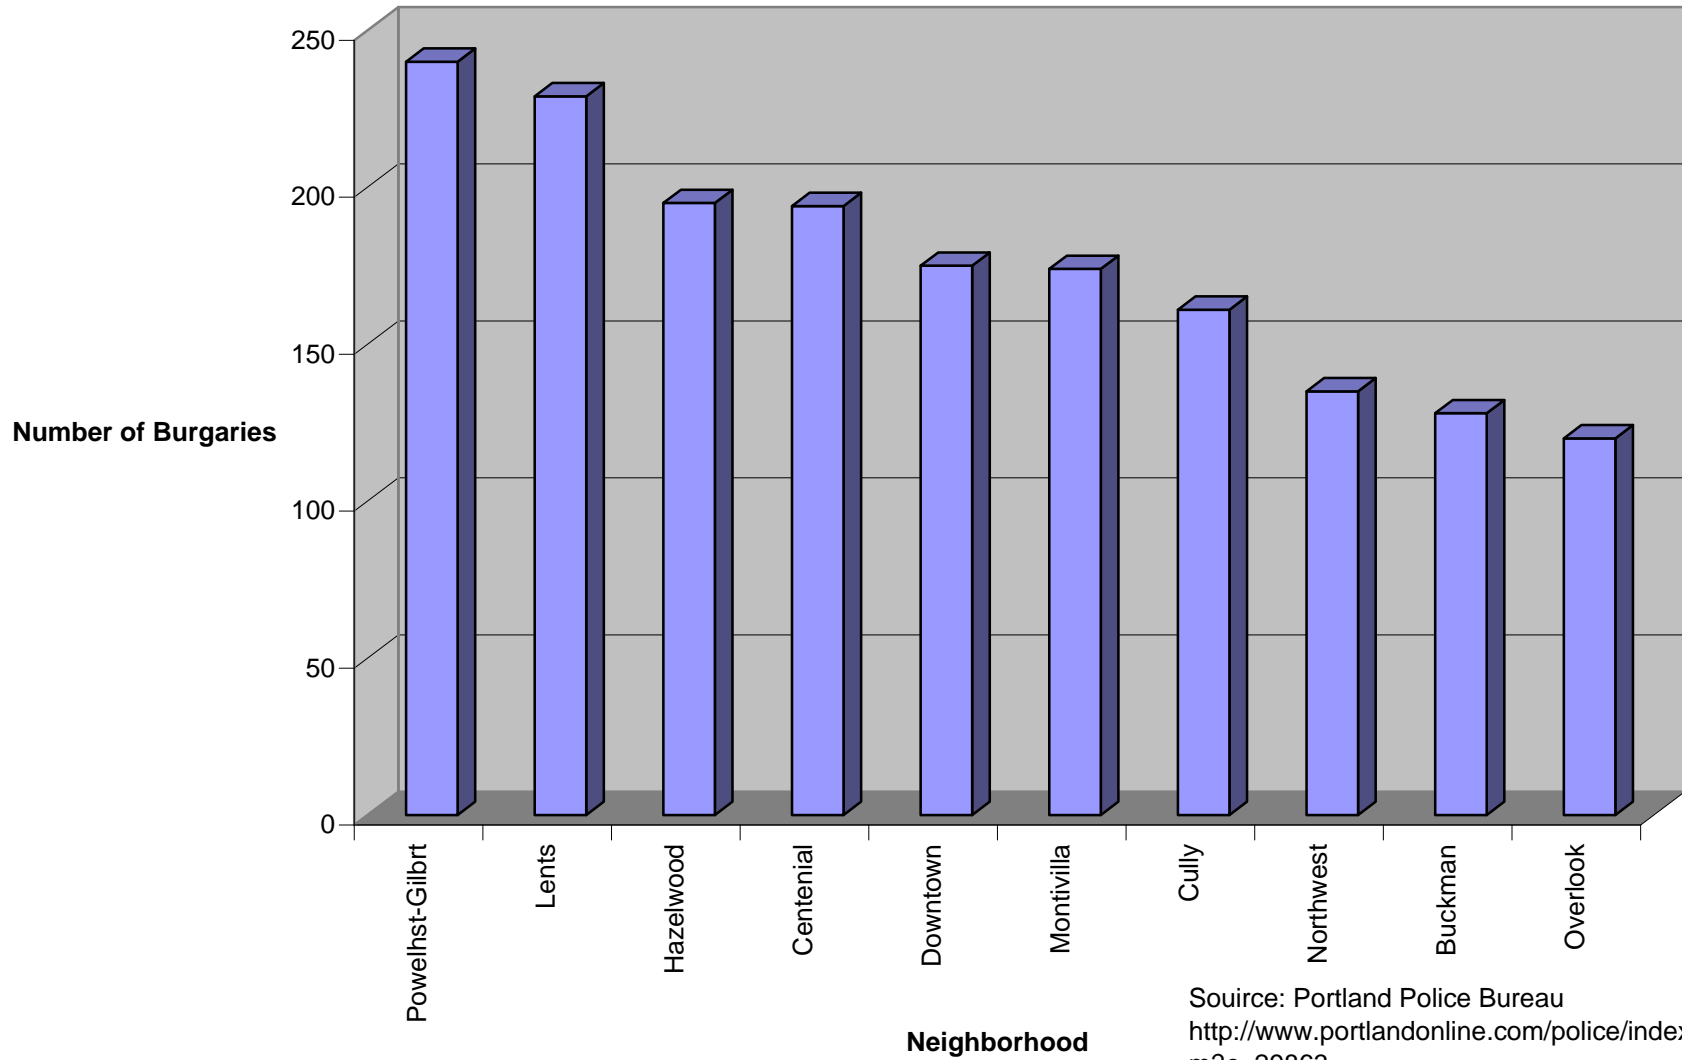

Ten Top Worst Neighborhoods for Burglaries - 2002

Source: Portland Police Bureau
<http://www.portlandonline.com/police/index.cfm?c=29863>
© 2005 Oregon Professional Microsystems