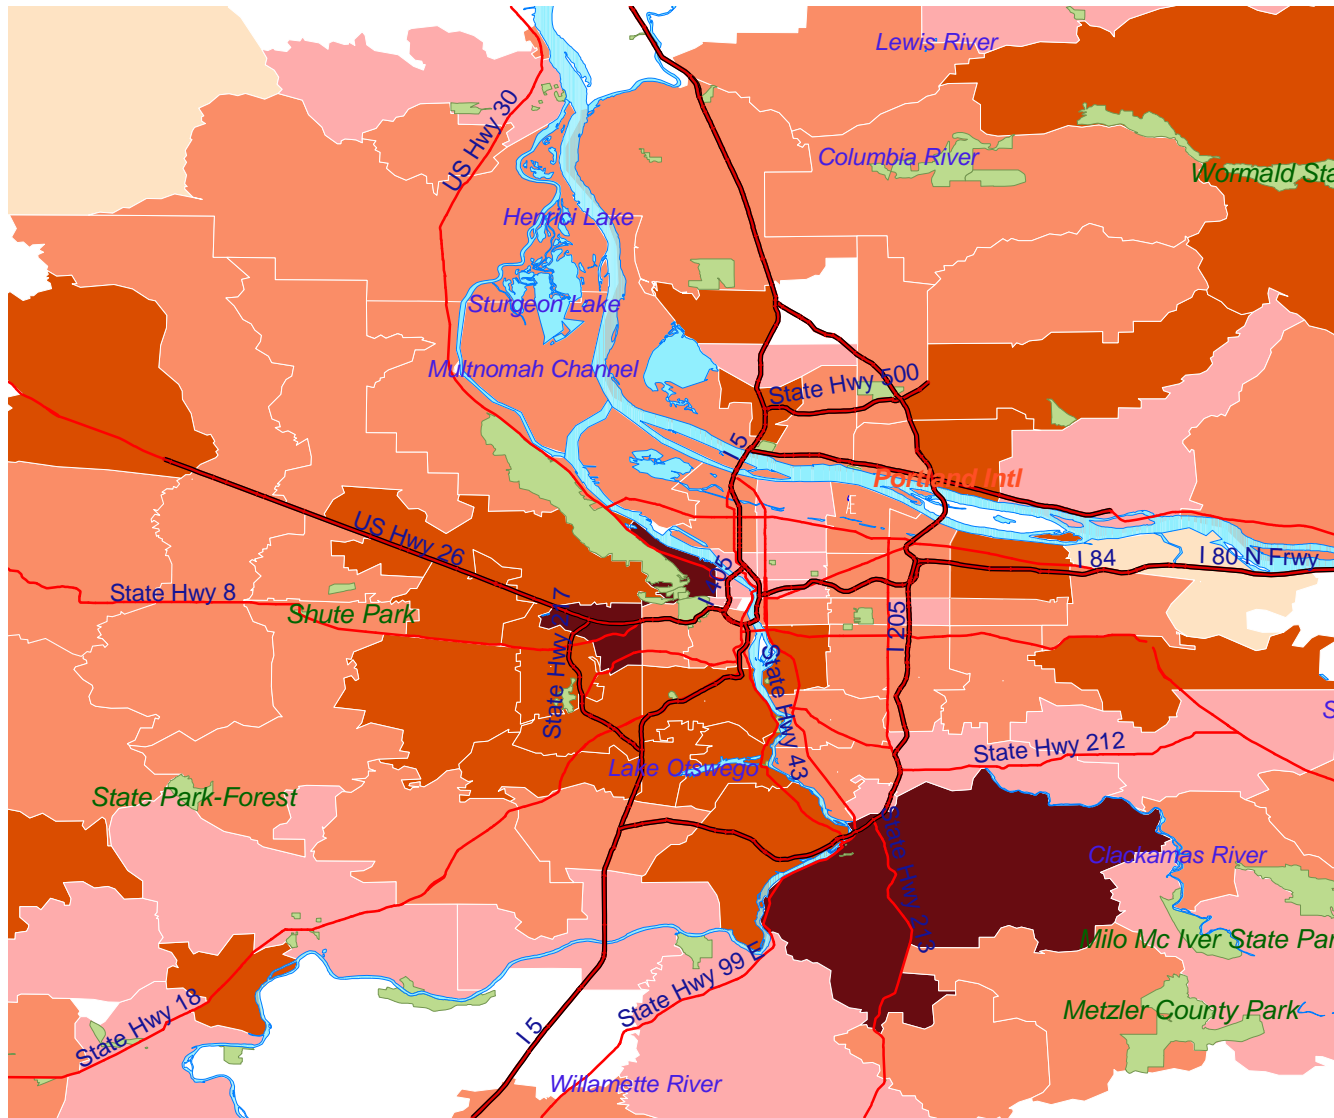

Population per Church

Portland, Oregon 1993 (Zip)

Legend

-  Airport
-  Highway
-  Primary road
-  Water body
-  Park
- 1993 Pop. per Church Ratio**
-  0 - 500
-  501 - 1000
-  1001 - 2000
-  2001 - 5000
-  5001 - 12884