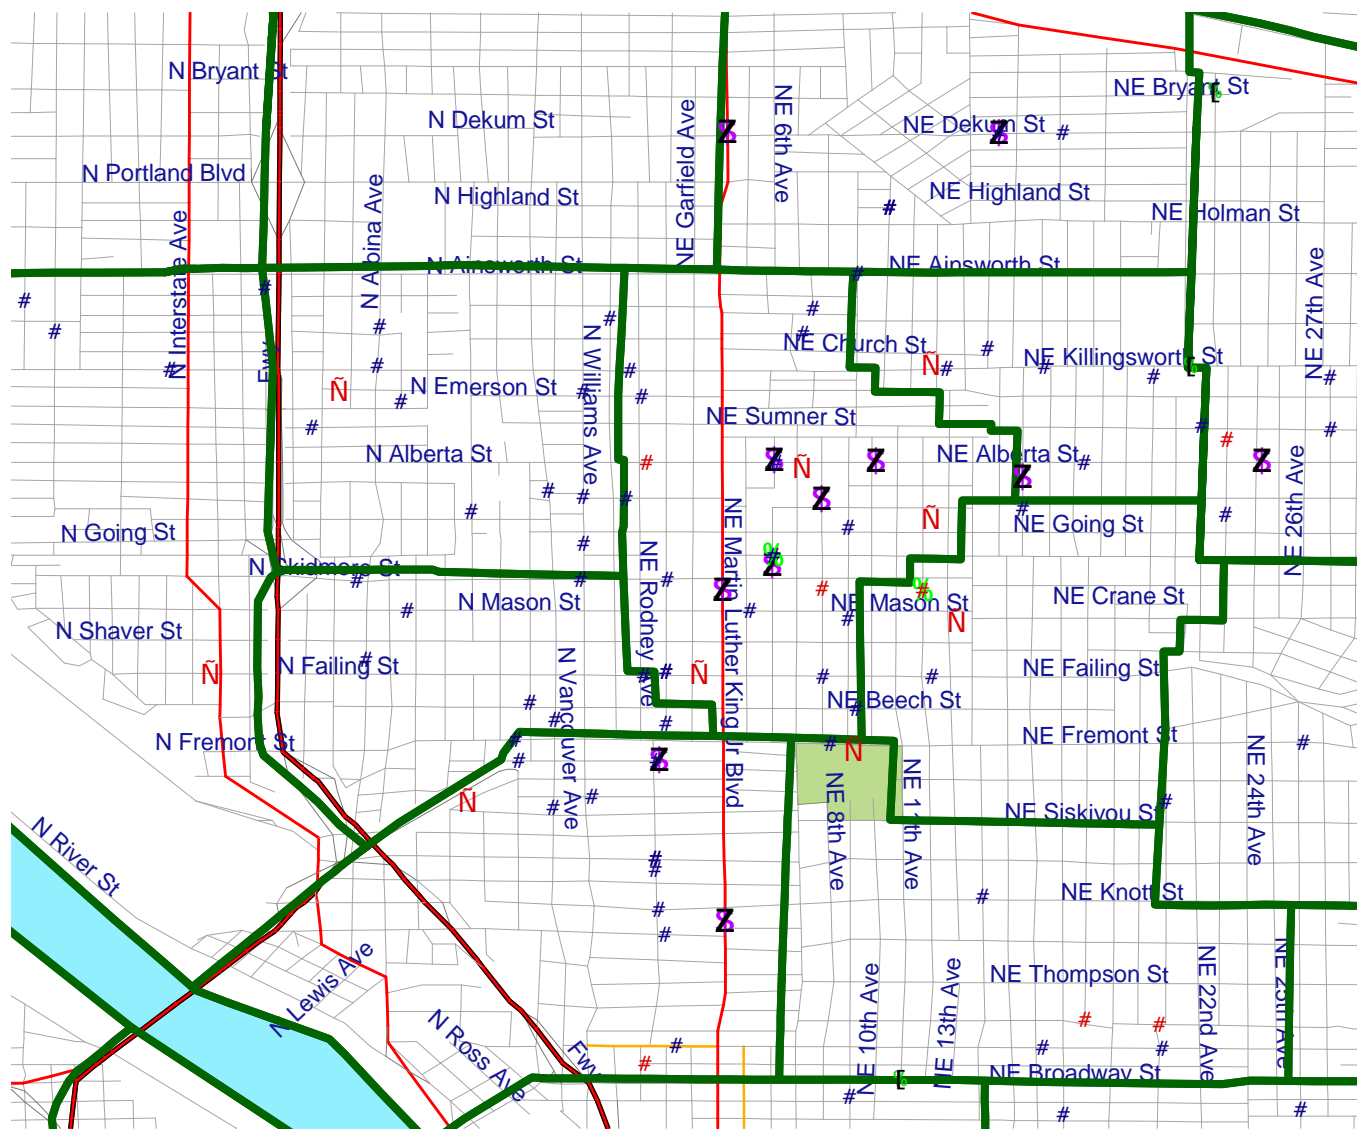

# N.E. Portland Church Locations - 1998

*Includes Murders*

### Legend

- N Murders
- # Decr. Church Attendance 90-92
- E Incr. Church Attendance 90-92
- # Unknown Church Attendance
- % Food Ministries
- Z Parachurch Organizations
- Neighborhoods
- StreetMap USA
- Highway
- Primary road
- Secondary and connecting road
- Local road
- Access road
- Water body
- Park