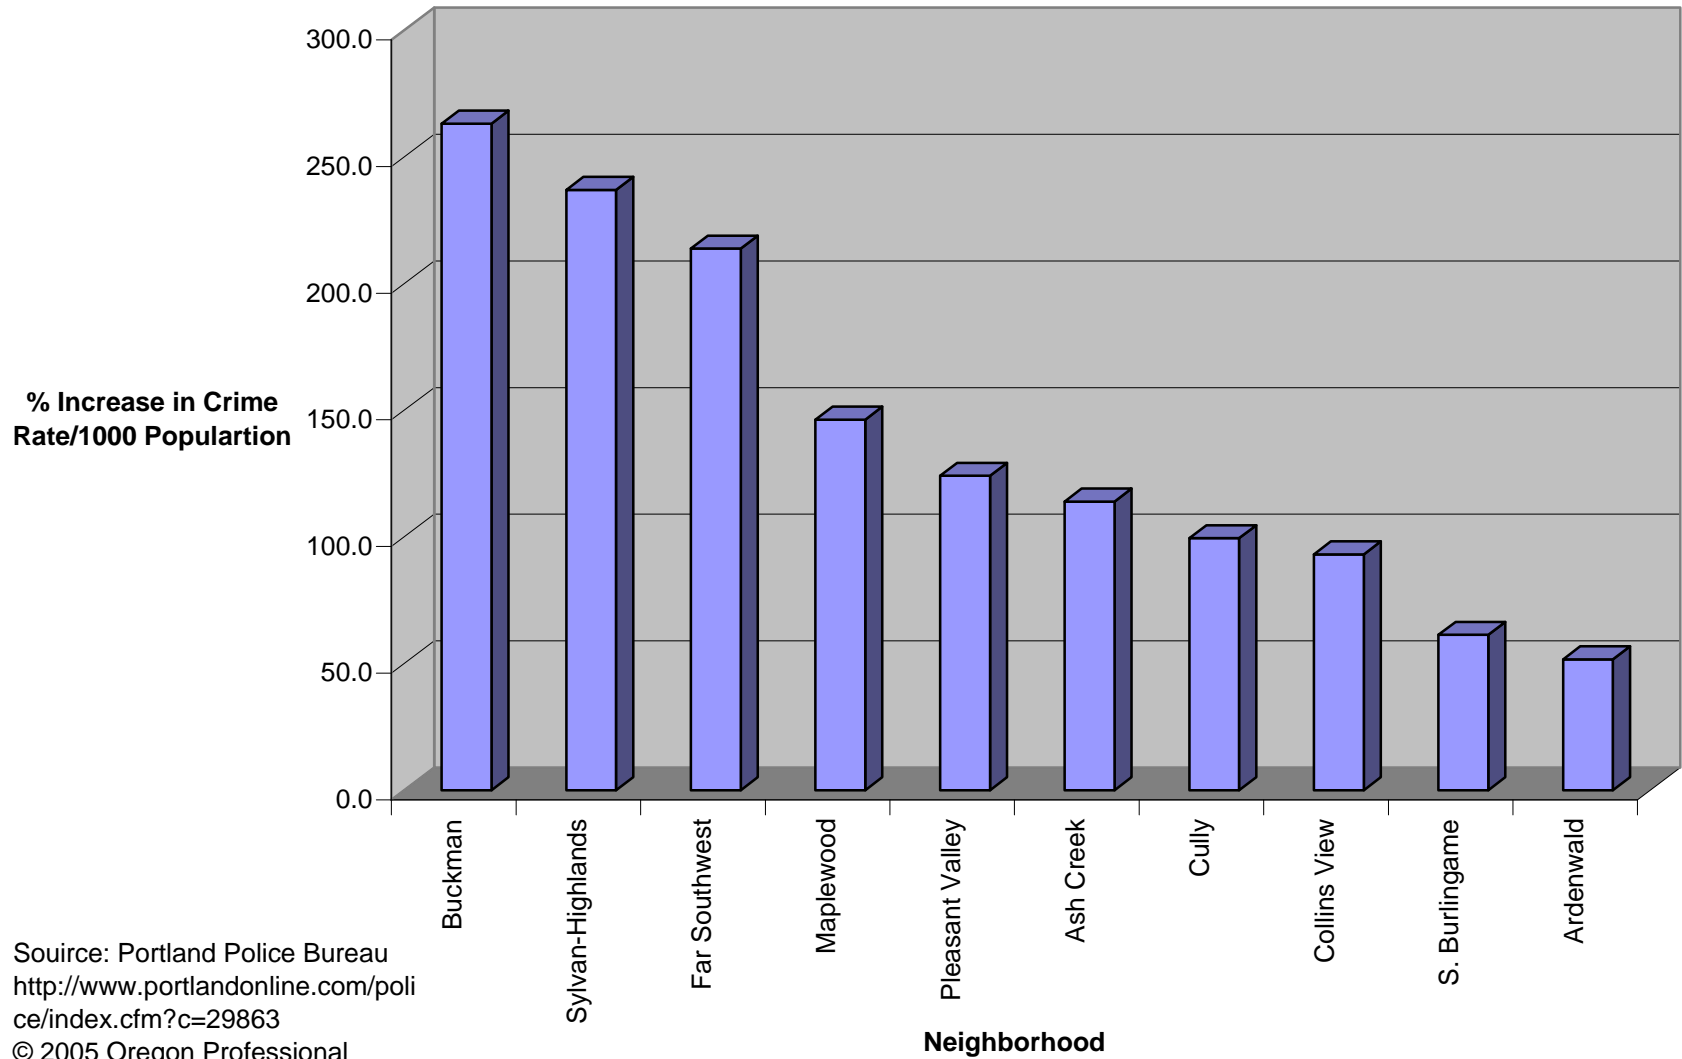

Top Ten Worst Neighborhoods for Increase in Crime Rate/1000 Population 1994-2002

Source: Portland Police Bureau
<http://www.portlandonline.com/police/index.cfm?c=29863>
© 2005 Oregon Professional Microsystems