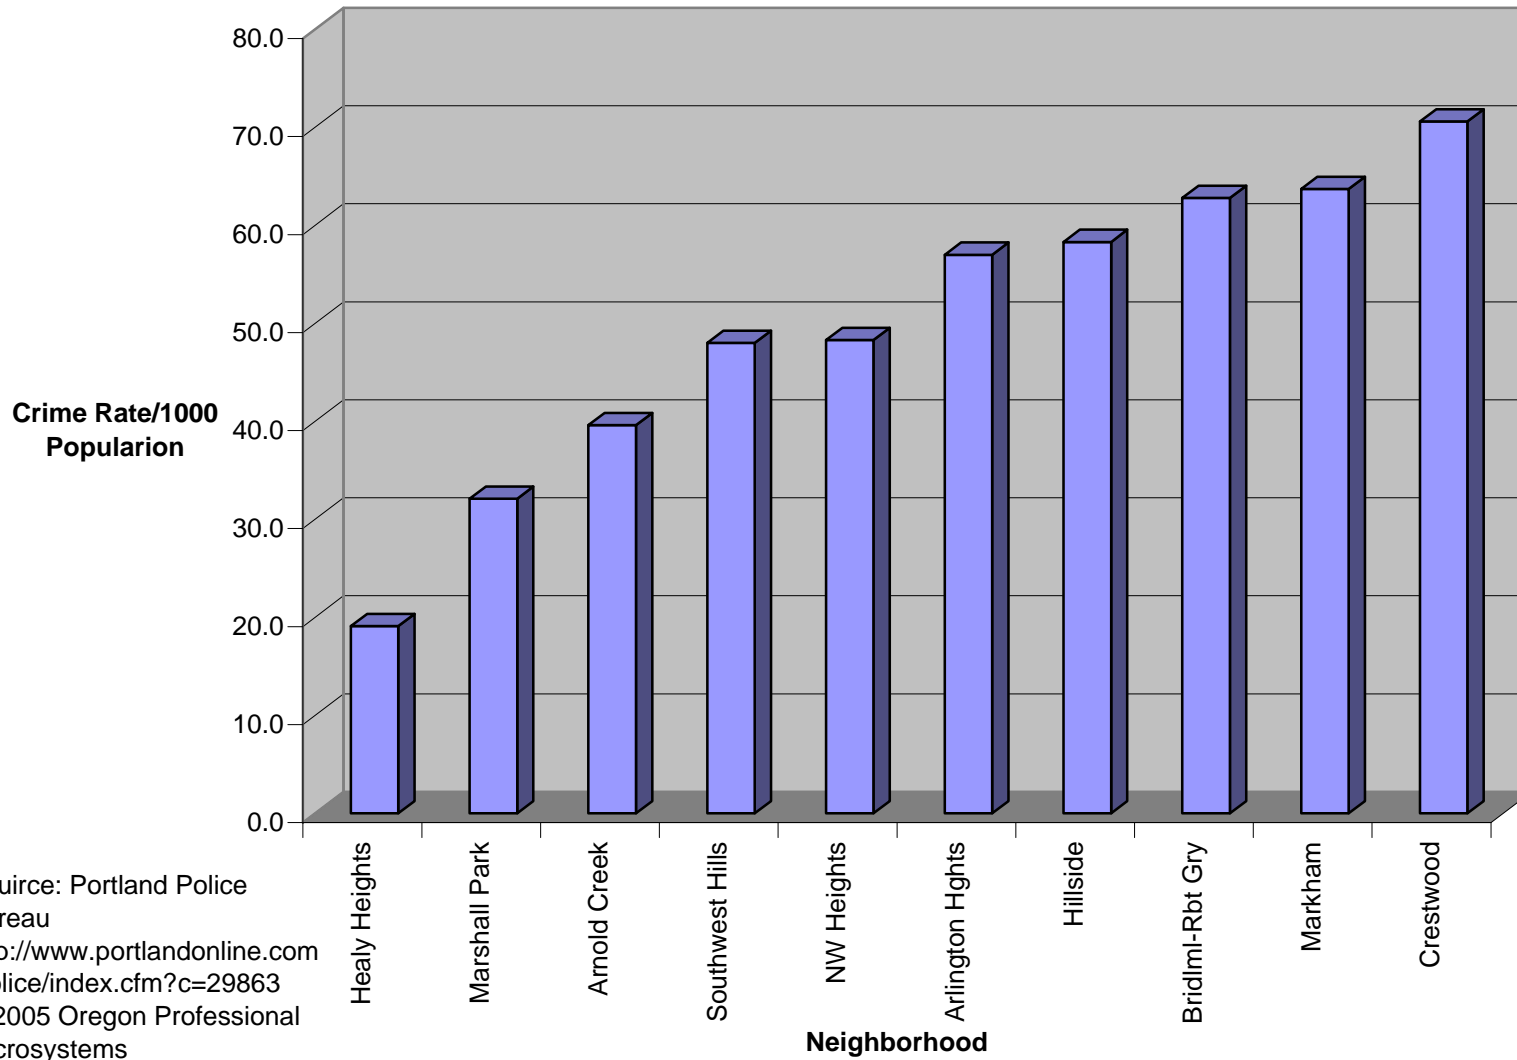

Top Ten Neighborhoods with the Least Crime Rate/1000 Population

Source: Portland Police Bureau
<http://www.portlandonline.com/police/index.cfm?c=29863>
© 2005 Oregon Professional Microsystems