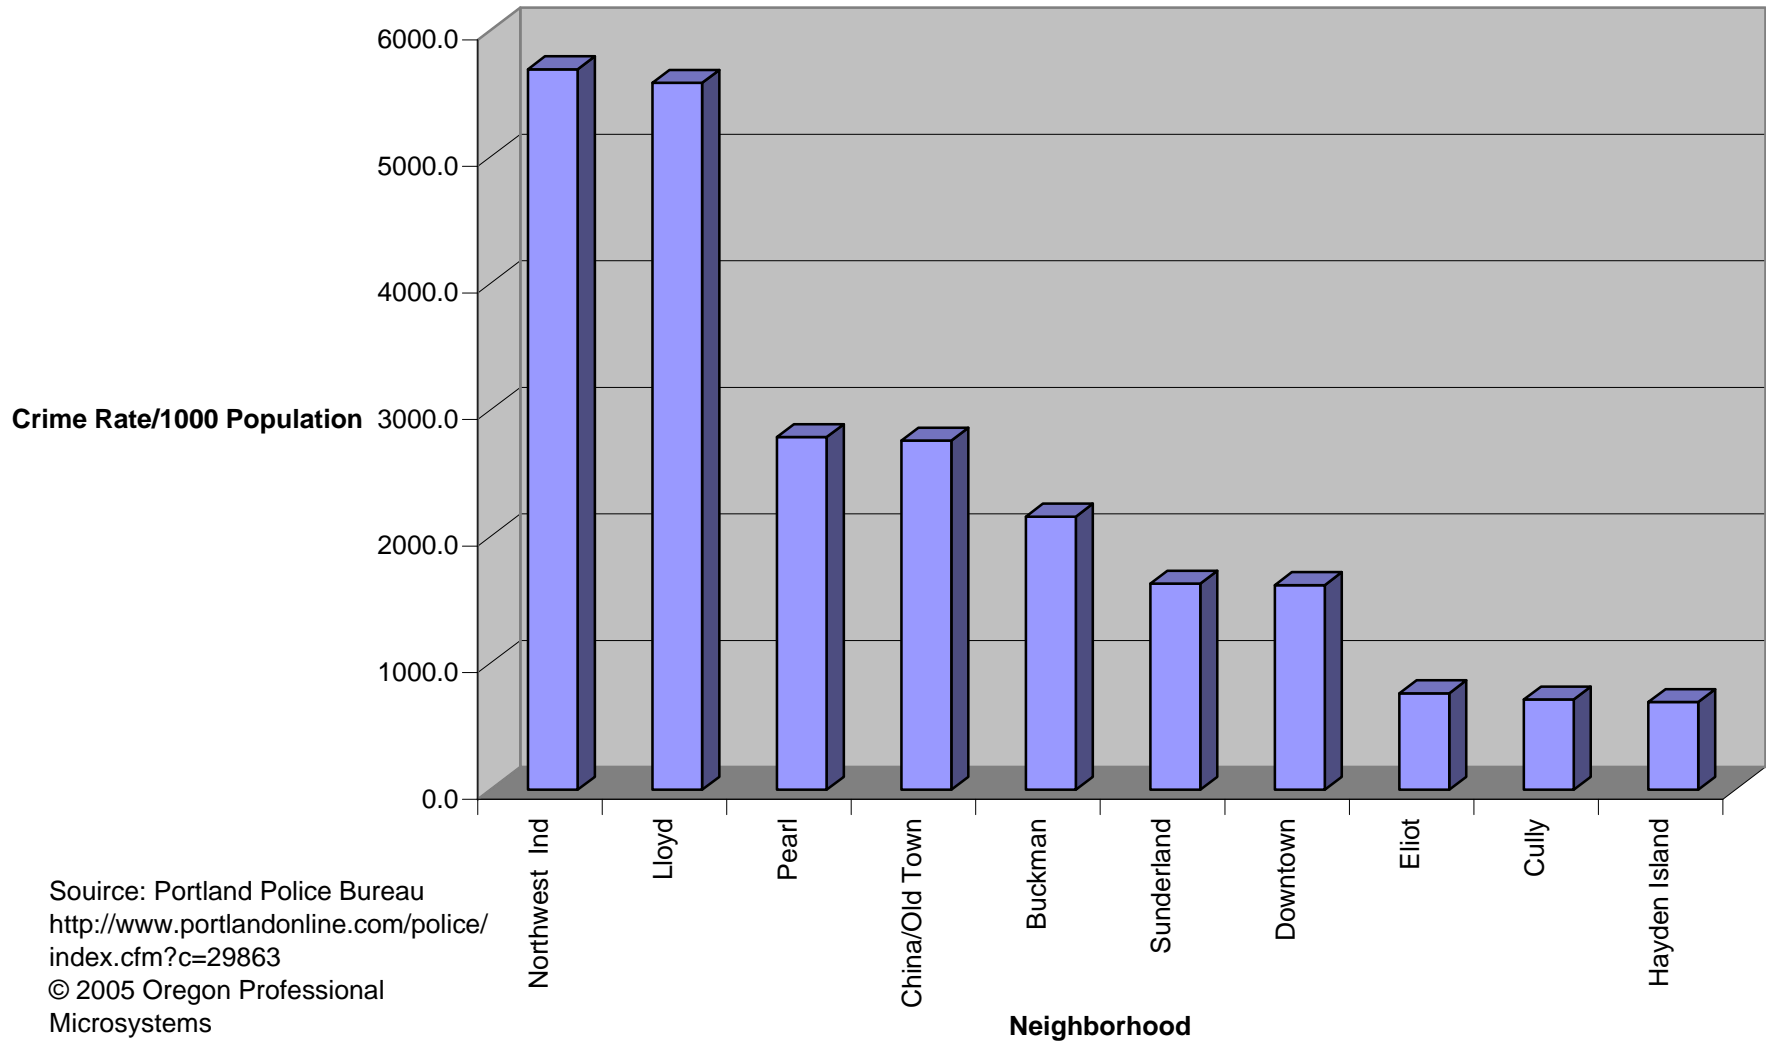

### Ten Worst Neighborhoods for Crime Rate/1000 Population

Source: Portland Police Bureau  
<http://www.portlandonline.com/police/index.cfm?c=29863>  
© 2005 Oregon Professional Microsystems